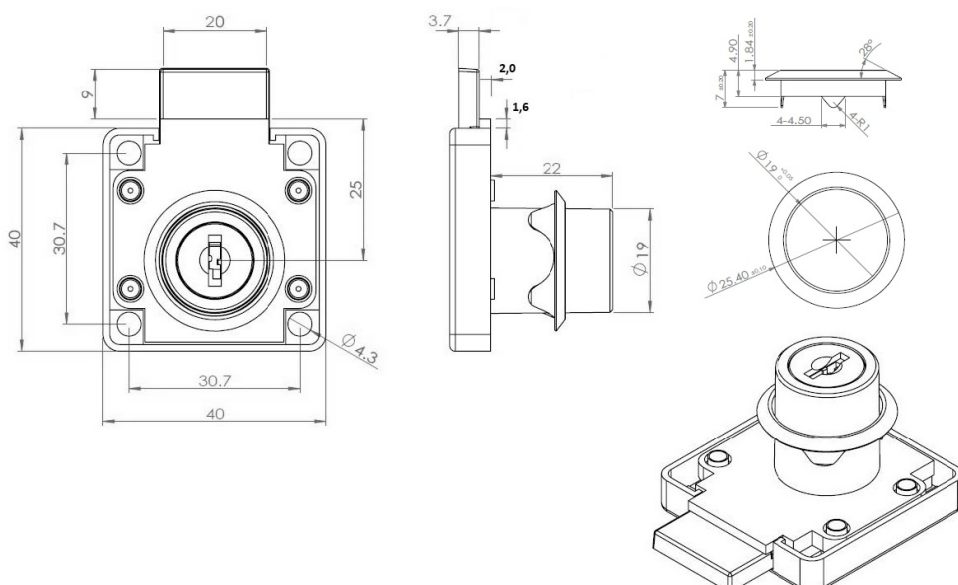

PRODUCT SHEET

Description:

Rim Lock M-850, $\varnothing 19 \times 22$ mm, Drawer, BRZ, MK SISO, #J11

Item number:

14.01.092-0

Units	Box	Carton	HS Code	Barcode
Pcs.	12	240	8301300000	
				5704866032735

SISO A/S